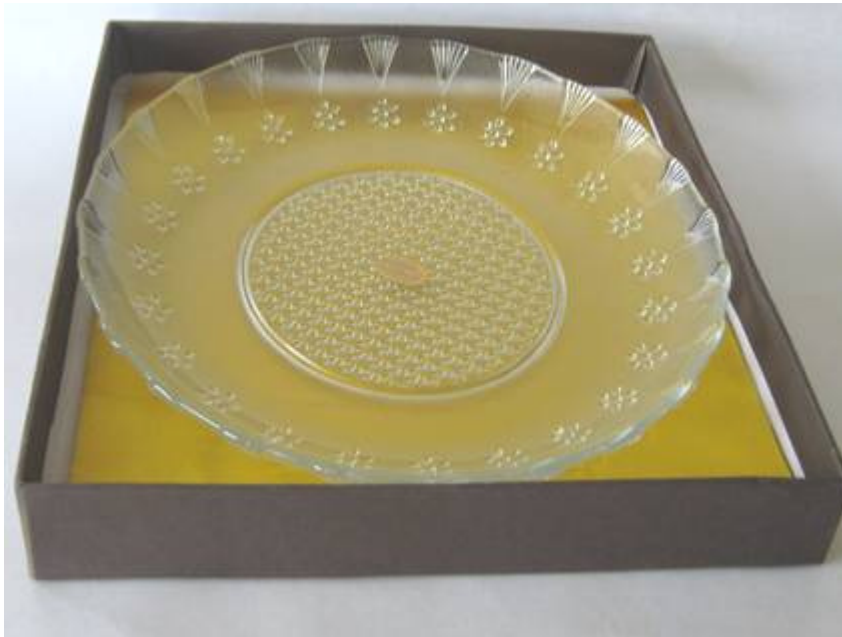

**Nanson Overseas Pvt. Ltd.**  
New Delhi

**FRESH ARRIVAL**

**G  
L  
A  
S  
S  
W  
A  
R  
E  
P  
R  
O  
D  
U  
C  
T  
S**

**SERVING PLATE-8857**

**ROYAL GLASS 6 PC SET-8859**

for more New Arrival visit at - [www.franchisedollarstore.com](http://www.franchisedollarstore.com), [www.nansonoverseas.com](http://www.nansonoverseas.com)